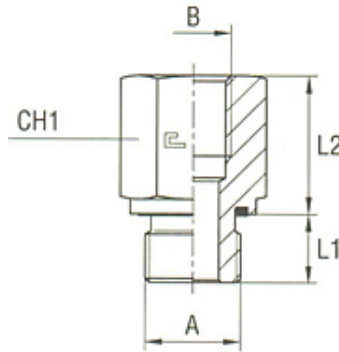

World Wide Metric, Inc.

37 Readington Road

Branchburg, New Jersey 08876

Phone: 732-247-2300 • **Fax:** 732-247-7258

E-Mail: sales@worldwidemetric.com • **Web site:** www.worldwidemetric.com

Item # 117507, Male - Female Adapter with Elastomer Seal Thread BSP Parallel type 1075

SPECIFICATIONS

Pressure	Light Duty / Heavy Duty
Nominal Operating Pressure	630 bar
Material	Stainless Steel
A	3/8 in
B	1/4 in
L1	12.0 mm
L2	24.0 mm
CH1	22 mm
Standards	DIN 2353